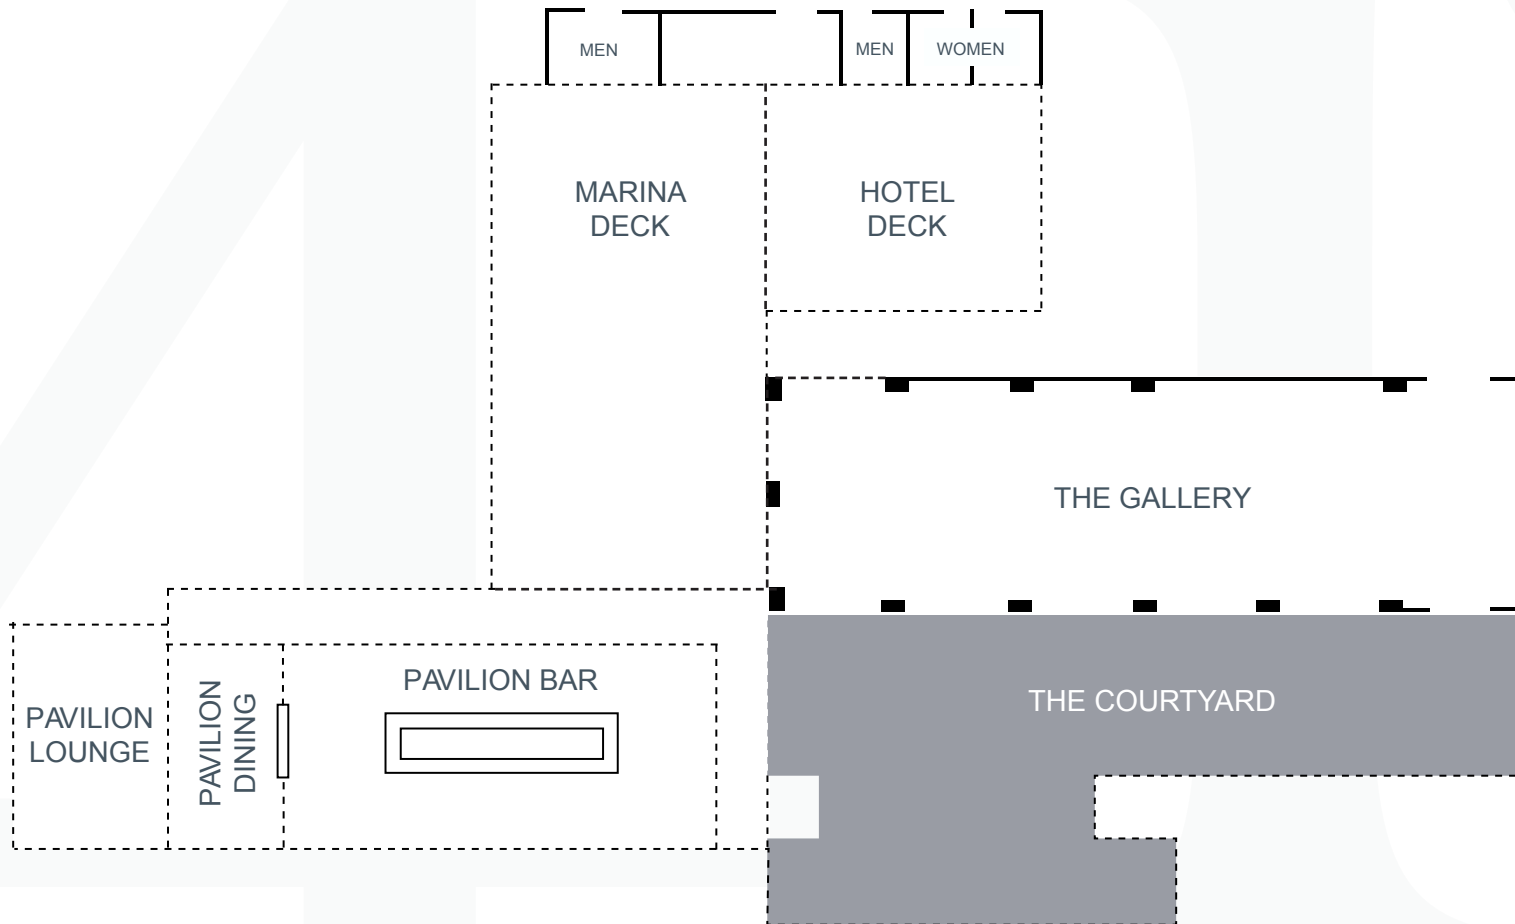

THE COURTYARD

Room Dimensions & Capacities

Event Space Name	Approx. L x W x H	Square Feet	Reception	Banquet
The Courtyard	92' x 20'	2200	200	120

All meeting space occupancy and set-ups are subject to review by Newport, Rhode Island Fire Marshall. Should the Fire Marshall require a fire watch, charges are the responsibility of the client.