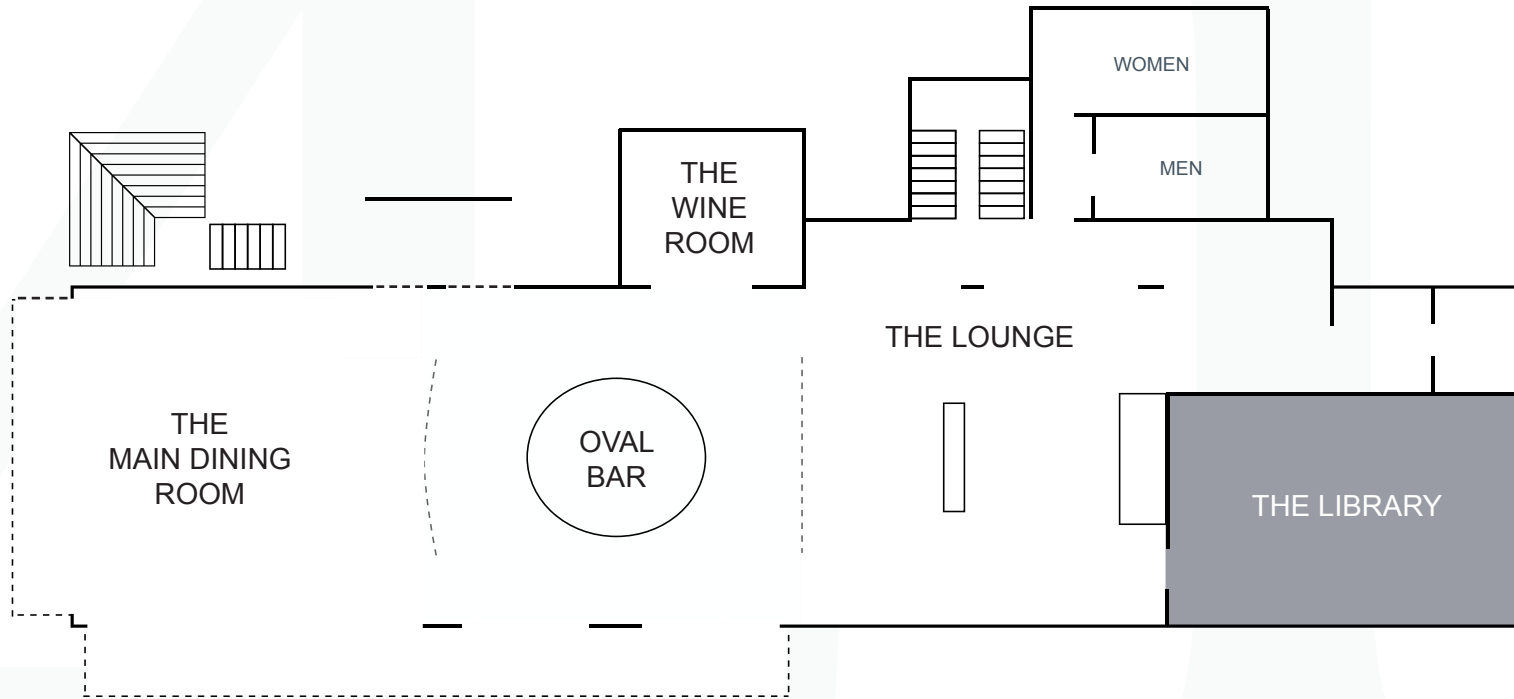

THE LIBRARY

Room Dimensions & Capacities

Event Space Name	Approx. L x W x H	Square Feet	Reception	Banquet
The Library	22' x 16' x 9'	465	25	

All meeting space occupancy and set-ups are subject to review by Newport, Rhode Island Fire Marshall. Should the Fire Marshall require a fire watch, charges are the responsibility of the client.