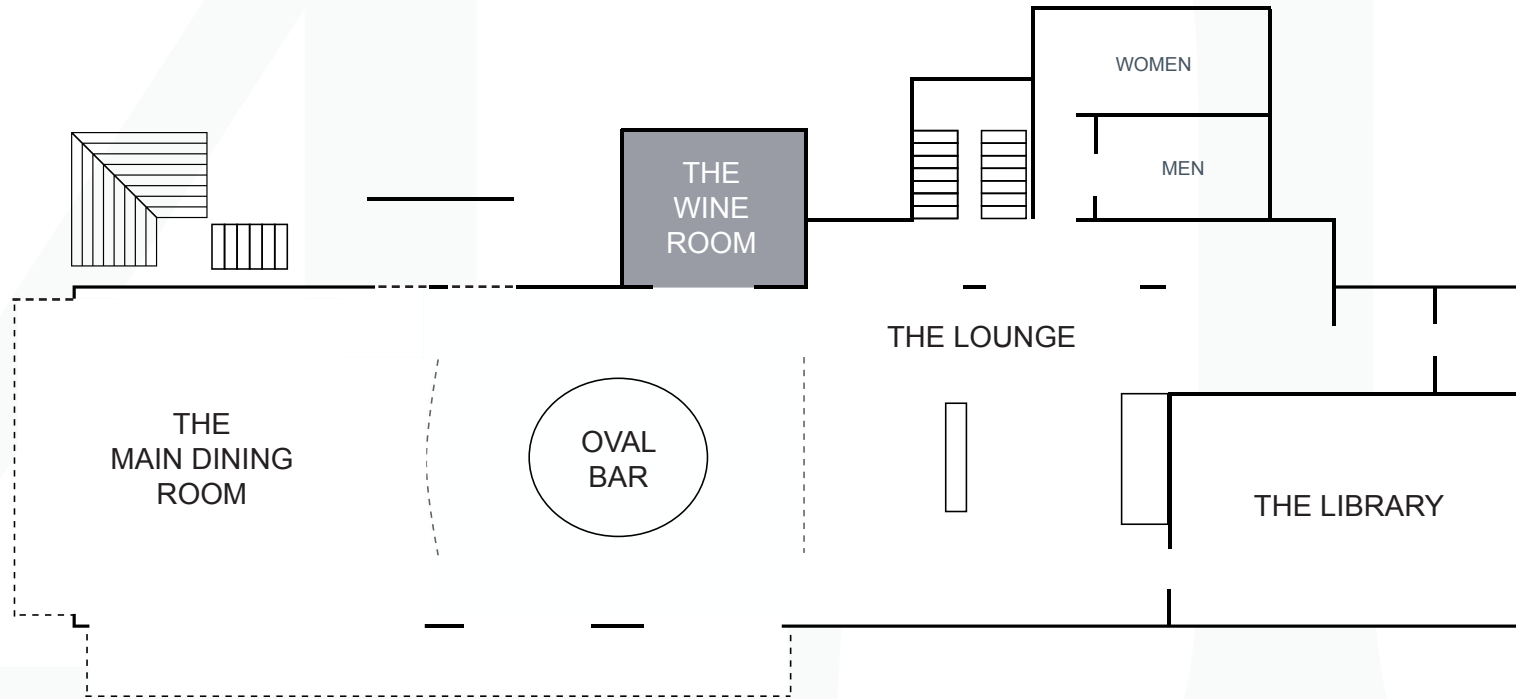

WINE ROOM

Room Dimensions & Capacities

Event Space Name	Approx. L x W x H	Square Feet	Conference	Banquet
Wine Room	14' x 13' x 8'	195	10	10

All meeting space occupancy and set-ups are subject to review by Newport, Rhode Island Fire Marshall. Should the Fire Marshall require a fire watch, charges are the responsibility of the client.